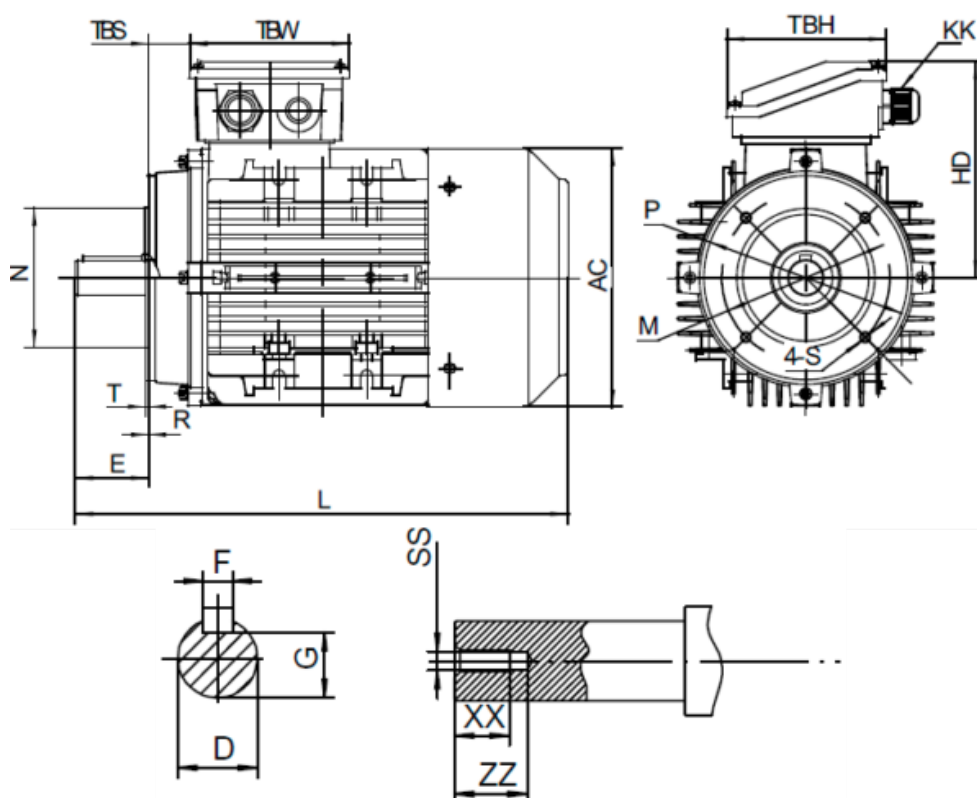

# Data Sheet

Article number: 25160002521540

Description: Kleedrive T2A 632-2 0.25kw 2800 rpm UL/CSA  
3x230/400V 50HZ IP55 B14 PTO

## Measures

AA = 124	L = 215	TBH = 98
AC = Ø122	M = Ø75	TBS = 10
AD = 170	N = Ø60	TBW = 98
D = Ø11	P = Ø90	XX = 10
E = 23	R = 0	ZZ = 14
F = 4	S = M5	
G = 8.5	SS = M4	
HD = 107	T = 2.5	